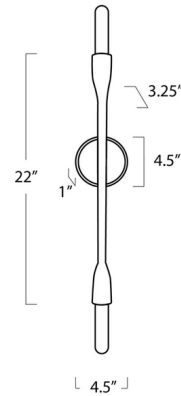

Shown in oil rubbed bronze

CLICK TO VIEW PRODUCT

Notes: