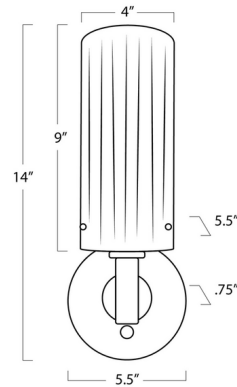

CLICK TO VIEW PRODUCT

Notes: