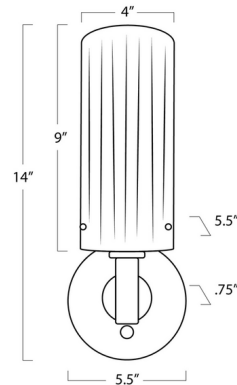

Shown in oil rubbed bronze / clear

Specifications

COLOR	Clear
BODY FINISH	Oil Rubbed Bronze
WATTAGE	40W
DIMMER	Included
DIMENSIONS	5.5"W x 14"H x 5.5"D
BULB NOT INCLUDED	1 x B10/Candelabra (E12)/40W/120V Incandescent
OTHER BULB OPTIONS	1 x B10/Candelabra (E12)/120V LED
COUNTRY OF ORIGIN	China