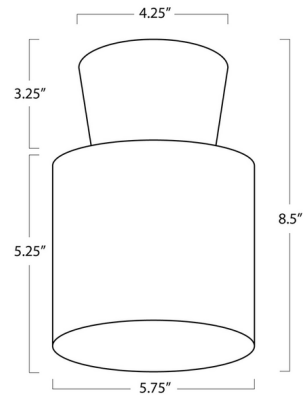

### Specifications

COLOR	Alabaster
BODY FINISH	Natural Brass
WATTAGE	5W
DIMMER	Low Voltage Electronic
DIMENSIONS	5.75"W x 8.5"H
BULB INCLUDED	1 x JCD/G9/5W/120V LED
COUNTRY OF ORIGIN	China

CLICK TO VIEW PRODUCT