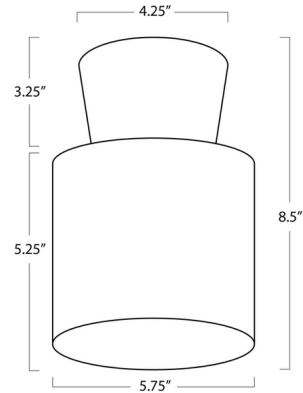

Shown in oil rubbed bronze / alabaster

Specifications

COLOR	Alabaster
BODY FINISH	Oil Rubbed Bronze
WATTAGE	5W
DIMMER	Low Voltage Electronic
DIMENSIONS	5.75"W x 8.5"H
BULB INCLUDED	1 x JCD/G9/5W/120V LED
COUNTRY OF ORIGIN	China