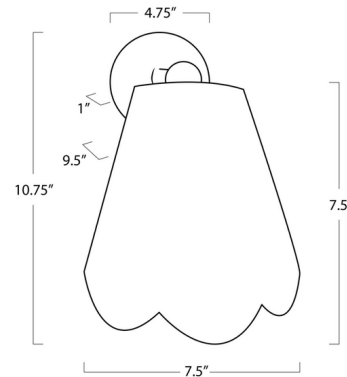

### Specifications

COLOR	Natural
BODY FINISH	Polished Nickel
WATTAGE	60W
DIMMER	Standard 120V
DIMENSIONS	7.5\"W x 10.75\"H x 9.5\"D
BULB NOT INCLUDED	1 x A19/Medium (E26)/60W/120V Incandescent
OTHER BULB OPTIONS	1 x A19/Medium (E26)/120V LED
COUNTRY OF ORIGIN	China