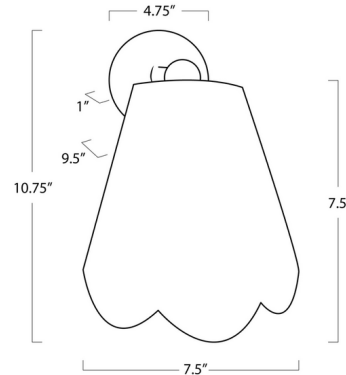

By Regina Andrew

Description

The Kismet Hanging Wall Sconce offers a charming look with its woven rattan-like shade with scalloped edging. Use it to add artisanal or coastal character to a bathroom or dining area.

Shown in polished nickel / natural

Specifications

COLOR	Natural
BODY FINISH	Polished Nickel
WATTAGE	60W
DIMMER	Standard 120V
DIMENSIONS	7.5"W x 10.75"H x 9.5"D
BULB NOT INCLUDED	1 x A19/Medium (E26)/60W/120V Incandescent
OTHER BULB OPTIONS	1 x A19/Medium (E26)/120V LED
COUNTRY OF ORIGIN	China