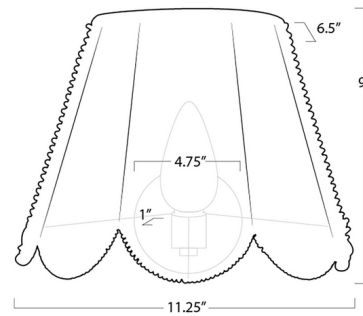

Shown in natural brass / natural

Specifications

COLOR	Natural
BODY FINISH	Natural Brass
WATTAGE	60W
DIMMER	Standard 120V
DIMENSIONS	11.25\"W x 9\"H x 6.5\"D
BULB NOT INCLUDED	1 x B10/Candelabra (E12)/60W/120V Incandescent
OTHER BULB OPTIONS	1 x B10/Candelabra (E12)/120V LED
COUNTRY OF ORIGIN	India