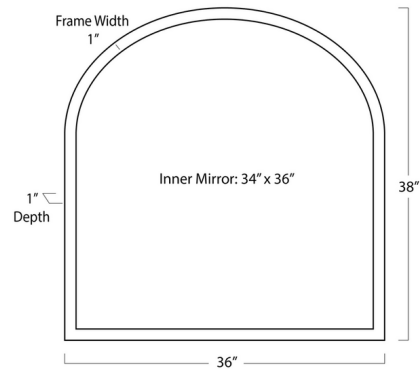

Lightology

lightology.com
866-954-4489
05-24-26

Project: _____

Company: _____

Location: _____ Fixture Type: _____

SPEC #: **RGN1234702**

Approved On: _____ Approved By: _____

Knox Leather Mantle Mirror

By Regina Andrew

Description

The Knox Leather Mantle Mirror displays traditional craftsmanship in its genuine leather border, adding a classic touch to your space. With its arched shape, this mirror works well over a fireplace mantle or dresser.

Shown in black / mirror

Specifications

COLOR	Mirror
BODY FINISH	Black
WATTAGE	N/A
DIMMER	N/A
DIMENSIONS	36"W x 38"H x 1"D
BULB	N/A
COUNTRY OF ORIGIN	India

CLICK TO VIEW PRODUCT

Notes: