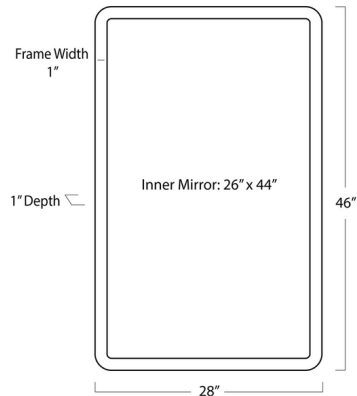

By Regina Andrew

Description

The Knox Leather Rectangle Mirror displays traditional craftsmanship in its genuine leather border, adding a classic touch to your space. With rounded corners and a simple design, this mirror blends well into many spaces including living rooms and bedrooms.

Shown in black / mirror

Specifications

COLOR	Mirror
BODY FINISH	Black
WATTAGE	N/A
DIMMER	N/A
DIMENSIONS	28"W x 46"H x 1"D
BULB	N/A
COUNTRY OF ORIGIN	India

CLICK TO VIEW PRODUCT

Notes: