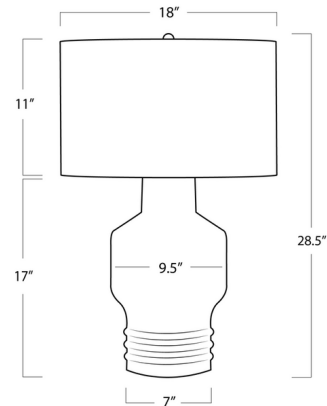

### Specifications

COLOR	N/A
BODY FINISH	Black
WATTAGE	150W
DIMMER	Included
DIMENSIONS	18"W x 28.5"H
BULB NOT INCLUDED	1 x A19 3-Way/Medium (E26)/150W/120V Incandescent
OTHER BULB OPTIONS	1 x A19 3-Way/Medium (E26)/120V LED
COUNTRY OF ORIGIN	China