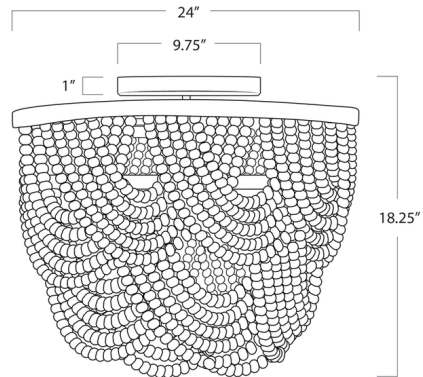

By Regina Andrew

Description

Pairing a jute-wrapped ring with draped layers of distressed wooden beads, the Lorelei Ceiling Light offers a dash of boho chic that complements a range of settings from traditional homes to seaside escapes.

Shown in white

Specifications

COLOR	White
BODY FINISH	N/A
WATTAGE	360W
DIMMER	Standard 120V
DIMENSIONS	24"W x 18.25"H
BULB NOT INCLUDED	6 x B10/Candelabra (E12)/60W/120V Incandescent
OTHER BULB OPTIONS	6 x B10/Candelabra (E12)/120V LED
COUNTRY OF ORIGIN	China