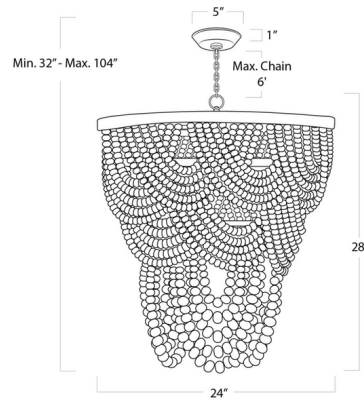

Lightology

lightology.com
866-954-4489
04-19-26

Project: _____

Company: _____

Location: _____ Fixture Type: _____

SPEC #: **RGN1234706**

Approved On: _____ Approved By: _____

Lorelei Wood Bead Chandelier

By Regina Andrew

Description

The Lorelei Wood Bead Chandelier is a cascade of distressed wooden beads draped in layers from a jute-wrapped ring. Complementing a range of settings from traditional homes to seaside escapes, the Lorelei is a statement piece with an artisanal touch.

Shown in white

Specifications

COLOR	White
BODY FINISH	N/A
WATTAGE	360W
DIMMER	Standard 120V
DIMENSIONS	24"W x 28"H
BULB NOT INCLUDED	6 x B10/Candelabra (E12)/60W/120V Incandescent
OTHER BULB OPTIONS	6 x B10/Candelabra (E12)/120V LED
COUNTRY OF ORIGIN	China