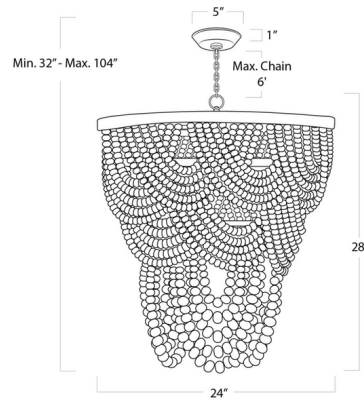

## Lorelei Wood Bead Chandelier

By Regina Andrew

### Description

The Lorelei Wood Bead Chandelier is a cascade of distressed wooden beads draped in layers from a jute-wrapped ring. Complementing a range of settings from traditional homes to seaside escapes, the Lorelei is a statement piece with an artisanal touch.

Shown in white

### Specifications

COLOR	White
BODY FINISH	N/A
WATTAGE	360W
DIMMER	Standard 120V
DIMENSIONS	24"W x 28"H
BULB NOT INCLUDED	6 x B10/Candelabra (E12)/60W/120V Incandescent
OTHER BULB OPTIONS	6 x B10/Candelabra (E12)/120V LED
COUNTRY OF ORIGIN	China