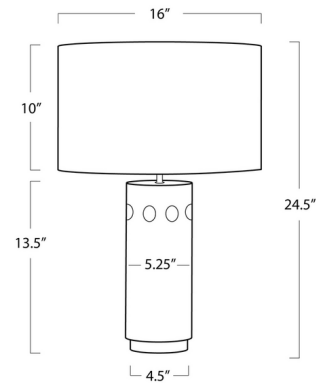

Shown in white

Specifications

COLOR	N/A
BODY FINISH	White
WATTAGE	150W
DIMMER	Included
DIMENSIONS	16"W x 24.5"H
BULB NOT INCLUDED	1 x A19 3-Way/Medium (E26)/150W/120V Incandescent
OTHER BULB OPTIONS	1 x A19 3-Way/Medium (E26)/120V LED
COUNTRY OF ORIGIN	India