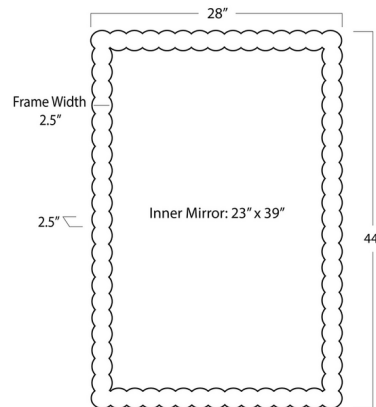

By Regina Andrew

Description

The Perennial Mirror makes an eye-catching statement with its bold solid wood trim. The natural wood grain lends a warm feel to the piece, evoking farmhouse and French country styles. Place this mirror in a master bathroom or over a dresser to add an air of rustic chic.

Shown in natural / mirror

Specifications

COLOR	Mirror
BODY FINISH	Natural
WATTAGE	N/A
DIMMER	N/A
DIMENSIONS	28"W x 44"H x 2.5"D
BULB	N/A
COUNTRY OF ORIGIN	China

CLICK TO VIEW PRODUCT

Notes: