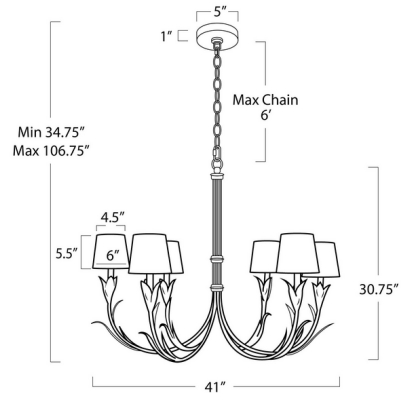

Specifications

COLOR Natural Linen
BODY FINISH Antique Gold Leaf
WATTAGE 54W
DIMMER Standard 120V
DIMENSIONS 41"W x 30.75"H x 41"D
BULB NOT INCLUDED 6 x B10/Candelabra (E12)/9W/120V LED
OTHER BULB OPTIONS 6 x B10/Candelabra (E12)/120V LED
COUNTRY OF ORIGIN China

Technical Information

PRODUCT DIMENSIONS Chain Length: 72"

Shown in antique gold leaf / natural linen

CLICK TO VIEW PRODUCT

Notes: