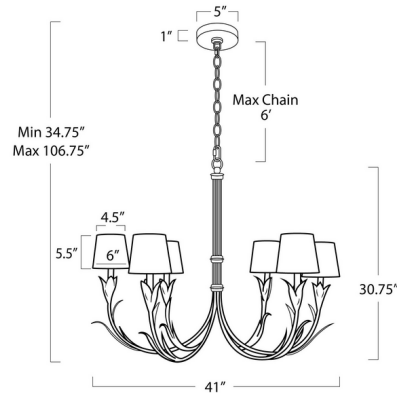

Specifications

COLOR Natural Linen
BODY FINISH Antique Gold Leaf
WATTAGE 54W
DIMMER Standard 120V
DIMENSIONS 41"W x 30.75"H x 41"D
BULB NOT INCLUDED 6 x B10/Candelabra (E12)/9W/120V LED
OTHER BULB OPTIONS 6 x B10/Candelabra (E12)/120V LED
COUNTRY OF ORIGIN China

Technical Information

PRODUCT DIMENSIONS Chain Length: 72"

Shown in antique gold leaf / natural linen

CLICK TO VIEW PRODUCT

Notes: