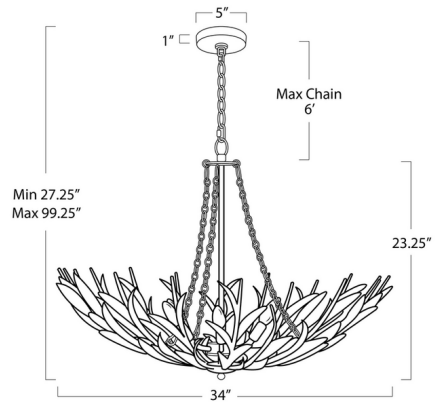

By Regina Andrew

Description

The River Reed Basin Chandelier brings a touch of nature indoors with its botanical motif. Reeds and leaves form a basket where a warm light shines from within, casting an ambient glow throughout your space.

Specifications

COLOR	N/A
BODY FINISH	Antique Gold Leaf
WATTAGE	360W
DIMMER	Standard 120V
DIMENSIONS	34"W x 23.25"H
BULB NOT INCLUDED	6 x B10/Candelabra (E12)/60W/120V Incandescent
OTHER BULB OPTIONS	6 x B10/Candelabra (E12)/120V LED
COUNTRY OF ORIGIN	China

Notes:

Shown in antique gold leaf

CLICK TO VIEW PRODUCT