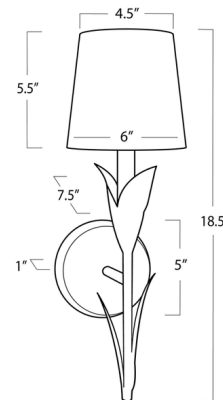

### Specifications

COLOR	Natural Linen
BODY FINISH	Antique Gold Leaf
WATTAGE	9W
DIMMER	Standard 120V
DIMENSIONS	6"W x 18.5"H x 7.5"D
BULB NOT INCLUDED	1 x B10/Candelabra (E12)/9W/120V LED
COUNTRY OF ORIGIN	China