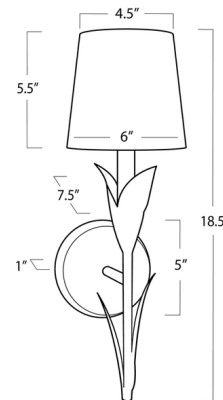

Shown in antique gold leaf / natural linen

Specifications

COLOR	Natural Linen
BODY FINISH	Antique Gold Leaf
WATTAGE	9W
DIMMER	Standard 120V
DIMENSIONS	6"W x 18.5"H x 7.5"D
BULB NOT INCLUDED	1 x B10/Candelabra (E12)/9W/120V LED
COUNTRY OF ORIGIN	China