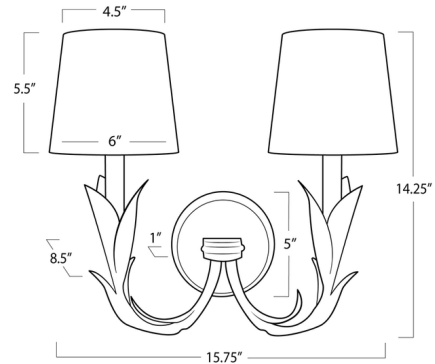

Shown in antique gold leaf / natural linen

Specifications

COLOR	Natural Linen
BODY FINISH	Antique Gold Leaf
WATTAGE	18W
DIMMER	Standard 120V
DIMENSIONS	15.75"W x 14.25"H x 8.5"D
BULB NOT INCLUDED	2 x B10/Candelabra (E12)/9W/120V LED
COUNTRY OF ORIGIN	China