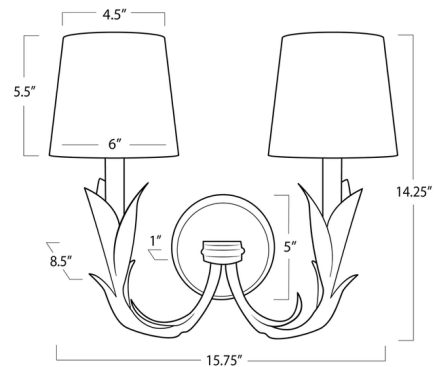

### Specifications

COLOR	Natural Linen
BODY FINISH	Antique Gold Leaf
WATTAGE	18W
DIMMER	Standard 120V
DIMENSIONS	15.75"W x 14.25"H x 8.5"D
BULB NOT INCLUDED	2 x B10/Candelabra (E12)/9W/120V LED
COUNTRY OF ORIGIN	China