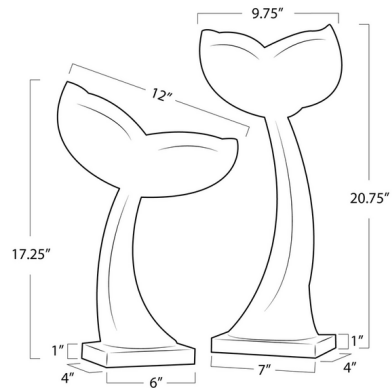

## Whale Tail Pair Sculptures

By Regina Andrew

### Description

The Whale Tail Pair Sculptures are sure to be a conversation starter. Made of white resin, this whimsical duo is the perfect set of decor to liven up a bookshelf or desktop.

Shown in white

### Specifications

COLOR	N/A
BODY FINISH	White
WATTAGE	N/A
DIMMER	N/A
DIMENSIONS	12"W x 20.75"H x 4"D
BULB	N/A
COUNTRY OF ORIGIN	China

CLICK TO VIEW PRODUCT

Notes: