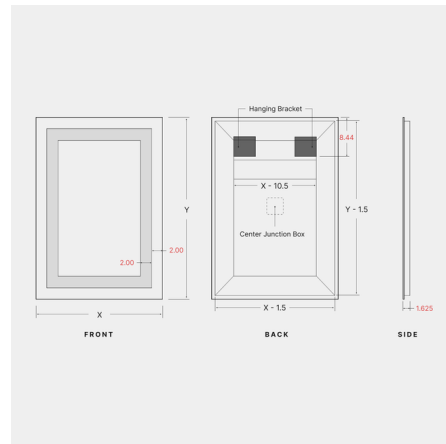

Shown in mirror

CLICK TO VIEW PRODUCT

Notes: