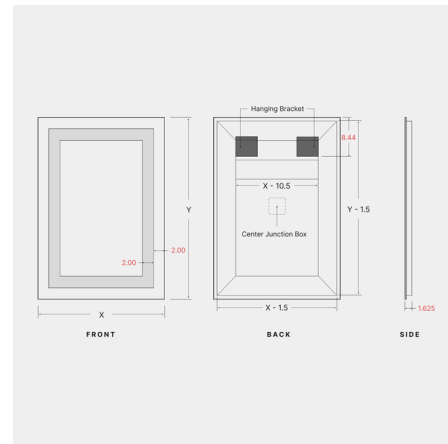

Shown in mirror

CLICK TO VIEW PRODUCT

Notes: