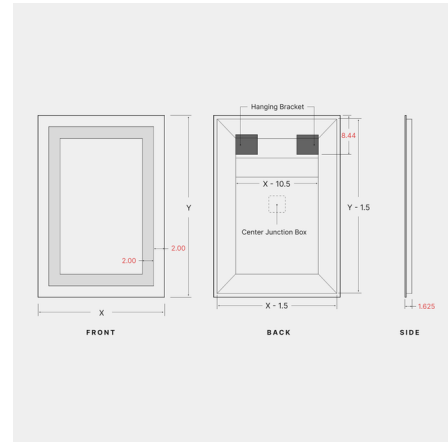

Shown in mirror

CLICK TO VIEW PRODUCT

Notes: