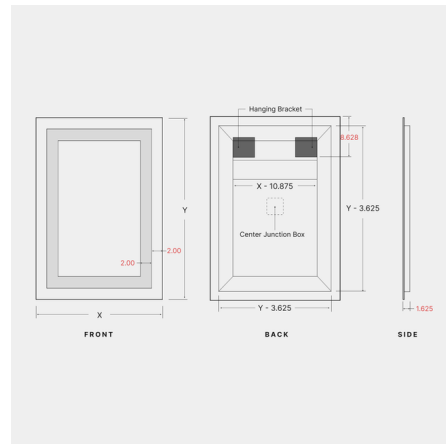

Lightology

lightology.com
866-954-4489
04-04-26

Project: _____
 Company: _____
 Location: _____ Fixture Type: _____
 SPEC #: **MAT1234781**
 Approved On: _____ Approved By: _____

Classic L01D Vertical Full Frame Inset LED Mirror By Matrix Mirrors

Description

The Classic L01D Vertical Full Frame Inset Direct LED Mirror perfectly blends functionality and style, providing the right amount of direct illumination for your daily grooming routine while its sleek, modern design elevates your bathroom or vanity area. High-quality materials, craftsmanship, and energy-efficient LED lighting ensure that it lasts a long time. Notes: The mirror must be installed vertically. A horizontal version is sold separately. The mirror is available with or without an anti-fog demister that defogs the center area of the mirror. The anti-fog demister voltage is 120V and it must be on an independent switch, or can be on the same switch as the mirror if it is 120V non-dimming.

Shown in mirror

Specifications

COLOR	N/A
BODY FINISH	Mirror
WATTAGE	60W
DIMMER	Low Voltage Electronic
DIMENSIONS	24"W x 36"H x 1.625"D
INTEGRATED LED MODULE	1 x LED/60W/120-277V LED
COUNTRY OF ORIGIN	United States

Technical Information

LAMP LIFE	50000 hours
COLOR RENDERING	90 CRI
LAMP COLOR	3000K
LUMENS/WATT	75.00
LUMINOUS FLUX	4500 lumens

CLICK TO VIEW PRODUCT

Notes: