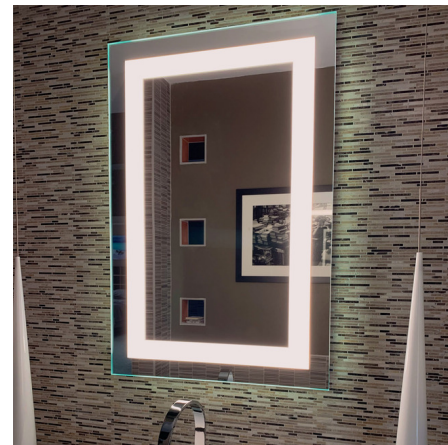

Lightology

lightology.com
866-954-4489
07-07-26

Project: _____
Company: _____
Location: _____ Fixture Type: _____
SPEC #: **MAT1234781**
Approved On: _____ Approved By: _____

Classic L01D Vertical Full Frame Inset LED Mirror By Matrix Mirrors

Description

The Classic L01D Vertical Full Frame Inset Direct LED Mirror perfectly blends functionality and style, providing the right amount of direct illumination for your daily grooming routine while its sleek, modern design elevates your bathroom or vanity area. High-quality materials, craftsmanship, and energy-efficient LED lighting ensure that it lasts a long time. Notes: The mirror must be installed vertically. A horizontal version is sold separately. The mirror is available with or without an anti-fog demister that defogs the center area of the mirror. The anti-fog demister voltage is 120V and it must be on an independent switch, or can be on the same switch as the mirror if it is 120V non-dimming.

Specifications

COLOR	N/A
BODY FINISH	Mirror
WATTAGE	60W
DIMMER	Low Voltage Electronic
DIMENSIONS	24"W x 36"H x 1.625"D
INTEGRATED LED MODULE	1 x LED/60W/120-277V LED
COUNTRY OF ORIGIN	United States

Technical Information

LAMP LIFE	50000 hours
COLOR RENDERING	90 CRI
LAMP COLOR	3000K
LUMENS/WATT	75.00
LUMINOUS FLUX	4500 lumens

Shown in mirror