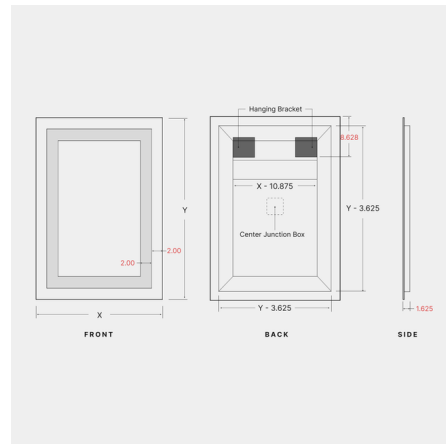

## Classic L01D Vertical Full Frame Inset LED Mirror By Matrix Mirrors

### Description

The Classic L01D Vertical Full Frame Inset Direct LED Mirror perfectly blends functionality and style, providing the right amount of direct illumination for your daily grooming routine while its sleek, modern design elevates your bathroom or vanity area. High-quality materials, craftsmanship, and energy-efficient LED lighting ensure that it lasts a long time. Notes: The mirror must be installed vertically. A horizontal version is sold separately. The mirror is available with or without an anti-fog demister that defogs the center area of the mirror. The anti-fog demister voltage is 120V and it must be on an independent switch, or can be on the same switch as the mirror if it is 120V non-dimming.

### Specifications

COLOR	N/A
BODY FINISH	Mirror
WATTAGE	60W
DIMMER	Low Voltage Electronic
DIMENSIONS	24"W x 36"H x 1.625"D
INTEGRATED LED MODULE	1 x LED/60W/120-277V LED
COUNTRY OF ORIGIN	United States