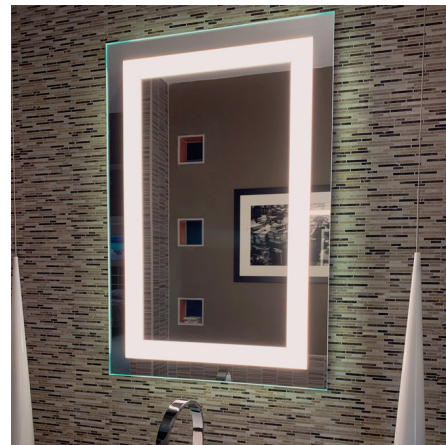

Lightology

lightology.com
866-954-4489
04-04-26

Project: _____
 Company: _____
 Location: _____ Fixture Type: _____
 SPEC #: **MAT1234781**
 Approved On: _____ Approved By: _____

Classic L01D Vertical Full Frame Inset LED Mirror By Matrix Mirrors

Description

The Classic L01D Vertical Full Frame Inset Direct LED Mirror perfectly blends functionality and style, providing the right amount of direct illumination for your daily grooming routine while its sleek, modern design elevates your bathroom or vanity area. High-quality materials, craftsmanship, and energy-efficient LED lighting ensure that it lasts a long time. Notes: The mirror must be installed vertically. A horizontal version is sold separately. The mirror is available with or without an anti-fog demister that defogs the center area of the mirror. The anti-fog demister voltage is 120V and it must be on an independent switch, or can be on the same switch as the mirror if it is 120V non-dimming.

Shown in mirror

Specifications

COLOR	N/A
BODY FINISH	Mirror
WATTAGE	60W
DIMMER	Low Voltage Electronic
DIMENSIONS	24"W x 36"H x 1.625"D
INTEGRATED LED MODULE	1 x LED/60W/120-277V LED
COUNTRY OF ORIGIN	United States