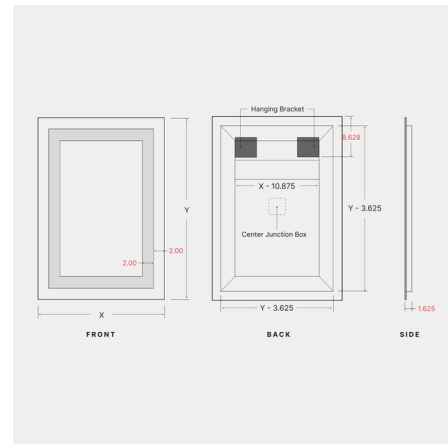

### Description

The Classic L01D Vertical Full Frame Inset Direct LED Mirror perfectly blends functionality and style, providing the right amount of direct illumination for your daily grooming routine while its sleek, modern design elevates your bathroom or vanity area. High-quality materials, craftsmanship, and energy-efficient LED lighting ensure that it lasts a long time. Notes: The mirror must be installed vertically. A horizontal version is sold separately. The mirror is available with or without an anti-fog demister that defogs the center area of the mirror. The anti-fog demister voltage is 120V and it must be on an independent switch, or can be on the same switch as the mirror if it is 120V non-dimming.

### Specifications

COLOR	N/A
BODY FINISH	Mirror
WATTAGE	60W
DIMMER	Low Voltage Electronic
DIMENSIONS	24"W x 36"H x 1.625"D
INTEGRATED LED MODULE	1 x LED/60W/120-277V LED
COUNTRY OF ORIGIN	United States

### Technical Information

LAMP LIFE	50000 hours
COLOR RENDERING	90 CRI
LAMP COLOR	3000K
LUMENS/WATT	75.00
LUMINOUS FLUX	4500 lumens

Shown in mirror

CLICK TO VIEW PRODUCT

Notes: