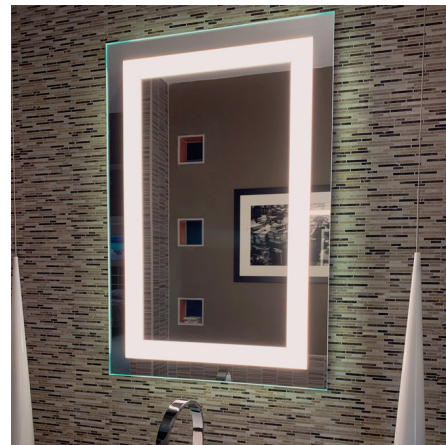

## Classic L01D Vertical Full Frame Inset LED Mirror By Matrix Mirrors

### Description

The Classic L01D Vertical Full Frame Inset Direct LED Mirror perfectly blends functionality and style, providing the right amount of direct illumination for your daily grooming routine while its sleek, modern design elevates your bathroom or vanity area. High-quality materials, craftsmanship, and energy-efficient LED lighting ensure that it lasts a long time. Notes: The mirror must be installed vertically. A horizontal version is sold separately. The mirror is available with or without an anti-fog demister that defogs the center area of the mirror. The anti-fog demister voltage is 120V and it must be on an independent switch, or can be on the same switch as the mirror if it is 120V non-dimming.

Shown in mirror

### Specifications

COLOR	N/A
BODY FINISH	Mirror
WATTAGE	60W
DIMMER	Low Voltage Electronic
DIMENSIONS	24"W x 36"H x 1.625"D
INTEGRATED LED MODULE	1 x LED/60W/120-277V LED
COUNTRY OF ORIGIN	United States