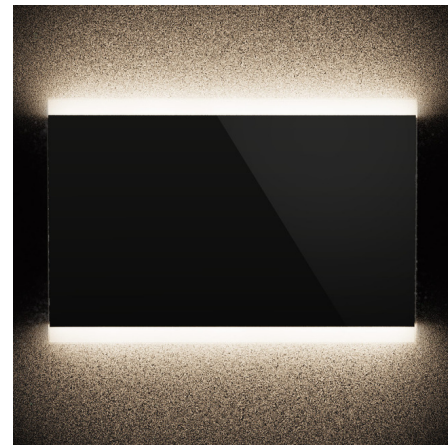

Description

A perfect blend of form and function, the Classic L04I Horizontal Double Long Side Edge Indirect LED Mirror offers sleek, modern appeal with its clean lines and frosted edges while providing the right amount of indirect illumination for your daily grooming routine. High-quality materials, craftsmanship, and energy-efficient LED lighting make this mirror a long-lasting solution for your space. Notes: The mirror must be installed horizontally. A vertical version is sold separately.. The mirror is available with or without an anti-fog demister that defogs the center area of the mirror. The anti-fog demister voltage is 120V and it must be on an independent switch, or can be on the same switch as the mirror if it is 120V non-dimming.

Specifications

COLOR	N/A
BODY FINISH	Mirror
WATTAGE	42W
DIMMER	Low Voltage Electronic
DIMENSIONS	42"W x 30"H x 1.625"D
INTEGRATED LED MODULE	1 x LED/42W/120-277V LED
COUNTRY OF ORIGIN	United States

Technical Information

LAMP LIFE	50000 hours
COLOR RENDERING	90 CRI
LAMP COLOR	3000K
LUMENS/WATT	62.50
LUMINOUS FLUX	2625 lumens

Shown in mirror

CLICK TO VIEW PRODUCT

Notes: