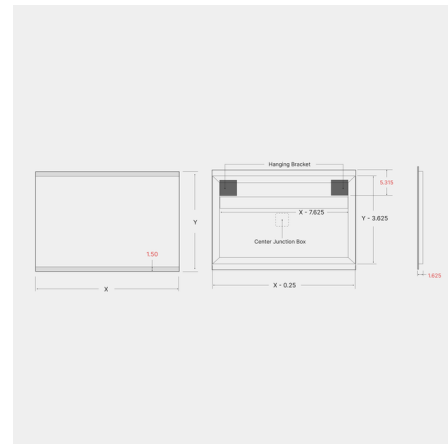

Description

A perfect blend of form and function, the Classic L04I Horizontal Double Long Side Edge Indirect LED Mirror offers sleek, modern appeal with its clean lines and frosted edges while providing the right amount of indirect illumination for your daily grooming routine. High-quality materials, craftsmanship, and energy-efficient LED lighting make this mirror a long-lasting solution for your space. Notes: The mirror must be installed horizontally. A vertical version is sold separately.. The mirror is available with or without an anti-fog demister that defogs the center area of the mirror. The anti-fog demister voltage is 120V and it must be on an independent switch, or can be on the same switch as the mirror if it is 120V non-dimming.

Specifications

COLOR	N/A
BODY FINISH	Mirror
WATTAGE	42W
DIMMER	Low Voltage Electronic
DIMENSIONS	42"W x 30"H x 1.625"D
INTEGRATED LED MODULE	1 x LED/42W/120-277V LED
COUNTRY OF ORIGIN	United States

Technical Information

LAMP LIFE	50000 hours
COLOR RENDERING	90 CRI
LAMP COLOR	3000K
LUMENS/WATT	62.50
LUMINOUS FLUX	2625 lumens

Shown in mirror

CLICK TO VIEW PRODUCT

Notes: