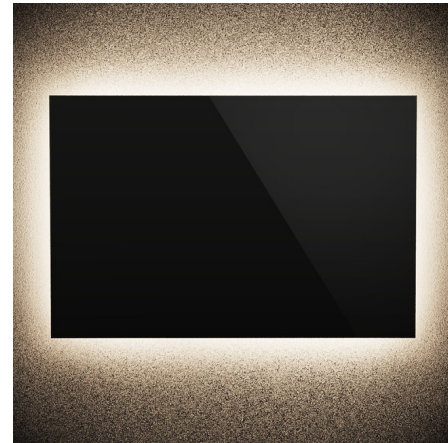

Lightology

lightology.com
866-954-4489
06-01-26

Project: _____
Company: _____
Location: _____ Fixture Type: _____
SPEC #: **MAT1234952**
Approved On: _____ Approved By: _____

Classic L05I Horizontal No Frost Indirect LED Mirror By Matrix Mirrors

Description

With its minimal, sleek form and optimal functionality, the Classic L05I Horizontal No Frost Indirect LED Mirror strikes a perfect balance between style and utility. Its edgeless design adds contemporary appeal to any space, and its indirect light offers soft illumination for your daily grooming routine. High-quality materials, craftsmanship, and energy-efficient LED technology ensure durability and longevity. Notes: The mirror must be installed horizontally. A vertical version is sold separately. The mirror is available with or without an anti-fog demister that defogs the center area of the mirror. The anti-fog demister voltage is 120V and it must be on an independent switch, or can be on the same switch as the mirror if it is 120V non-dimming.

Specifications

COLOR	N/A
BODY FINISH	Mirror
WATTAGE	60W
DIMMER	Low Voltage Electronic
DIMENSIONS	36"W x 24"H x 1.625"D
INTEGRATED LED MODULE	1 x LED/60W/120-277V LED
COUNTRY OF ORIGIN	United States

Technical Information

LAMP LIFE	50000 hours
COLOR RENDERING	90 CRI
LAMP COLOR	3000K
LUMENS/WATT	62.50
LUMINOUS FLUX	3750 lumens

Shown in mirror