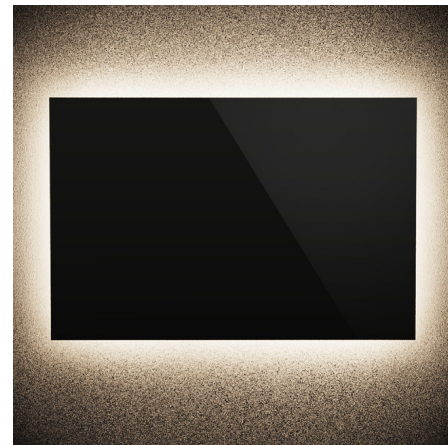

Lightology

lightology.com
866-954-4489
04-10-26

Project: _____
Company: _____
Location: _____ Fixture Type: _____
SPEC #: **MAT1234952**
Approved On: _____ Approved By: _____

Classic L05I Horizontal No Frost Indirect LED Mirror By Matrix Mirrors

Description

With its minimal, sleek form and optimal functionality, the Classic L05I Horizontal No Frost Indirect LED Mirror strikes a perfect balance between style and utility. Its edgeless design adds contemporary appeal to any space, and its indirect light offers soft illumination for your daily grooming routine. High-quality materials, craftsmanship, and energy-efficient LED technology ensure durability and longevity. Notes: The mirror must be installed horizontally. A vertical version is sold separately. The mirror is available with or without an anti-fog demister that defogs the center area of the mirror. The anti-fog demister voltage is 120V and it must be on an independent switch, or can be on the same switch as the mirror if it is 120V non-dimming.

Specifications

COLOR	N/A
BODY FINISH	Mirror
WATTAGE	60W
DIMMER	Low Voltage Electronic
DIMENSIONS	36"W x 24"H x 1.625"D
INTEGRATED LED MODULE	1 x LED/60W/120-277V LED
COUNTRY OF ORIGIN	United States

Technical Information

LAMP LIFE	50000 hours
COLOR RENDERING	90 CRI
LAMP COLOR	3000K
LUMENS/WATT	62.50
LUMINOUS FLUX	3750 lumens

Shown in mirror