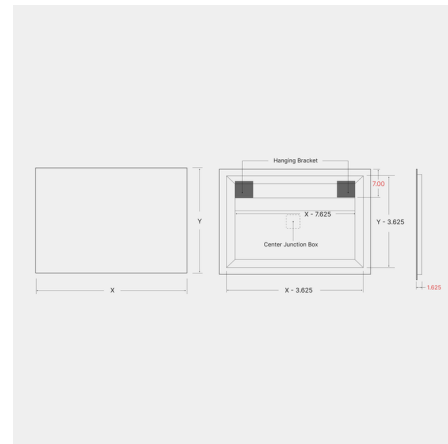

### Specifications

COLOR	N/A
BODY FINISH	Mirror
WATTAGE	60W
DIMMER	Low Voltage Electronic
DIMENSIONS	36"W x 24"H x 1.625"D
INTEGRATED LED MODULE	1 x LED/60W/120-277V LED
COUNTRY OF ORIGIN	United States

### Technical Information

LAMP LIFE	50000 hours
COLOR RENDERING	90 CRI
LAMP COLOR	3000K
LUMENS/WATT	62.50
LUMINOUS FLUX	3750 lumens

Shown in mirror

CLICK TO VIEW PRODUCT

Notes: