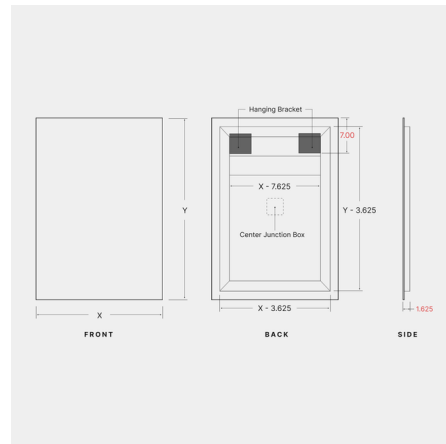

By Matrix Mirrors

Description

With its minimal, sleek form and optimal functionality, the Classic L05I Vertical No Frost Indirect LED Mirror strikes a perfect balance between style and utility. Its edgeless design adds contemporary appeal to any space, and its indirect light offers soft illumination for your daily grooming routine. High-quality materials, craftsmanship, and energy-efficient LED technology ensure durability and longevity. Notes: The mirror must be installed vertically. A horizontal version is sold separately. The mirror is available with or without an anti-fog demister that defogs the center area of the mirror. The anti-fog demister voltage is 120V and it must be on an independent switch, or can be on the same switch as the mirror if it is 120V non-dimming.

Shown in mirror

Specifications

COLOR	N/A
BODY FINISH	Mirror
WATTAGE	72W
DIMMER	Low Voltage Electronic
DIMENSIONS	30"W x 42"H x 1.625"D
INTEGRATED LED MODULE	1 x LED/72W/120-277V LED
COUNTRY OF ORIGIN	United States