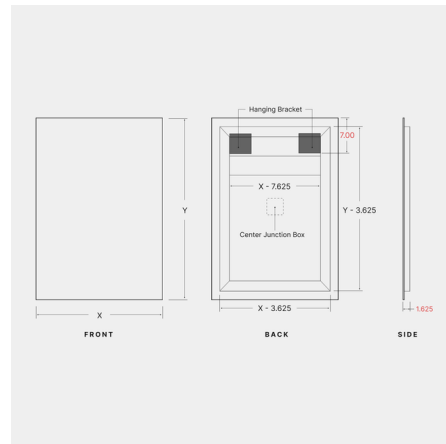

Description

With its minimal, sleek form and optimal functionality, the Classic L05I Vertical No Frost Indirect LED Mirror strikes a perfect balance between style and utility. Its edgeless design adds contemporary appeal to any space, and its indirect light offers soft illumination for your daily grooming routine. High-quality materials, craftsmanship, and energy-efficient LED technology ensure durability and longevity. Notes: The mirror must be installed vertically. A horizontal version is sold separately. The mirror is available with or without an anti-fog demister that defogs the center area of the mirror. The anti-fog demister voltage is 120V and it must be on an independent switch, or can be on the same switch as the mirror if it is 120V non-dimming.

Shown in mirror

Specifications

COLOR	N/A
BODY FINISH	Mirror
WATTAGE	72W
DIMMER	Low Voltage Electronic
DIMENSIONS	30"W x 42"H x 1.625"D
INTEGRATED LED MODULE	1 x LED/72W/120-277V LED
COUNTRY OF ORIGIN	United States