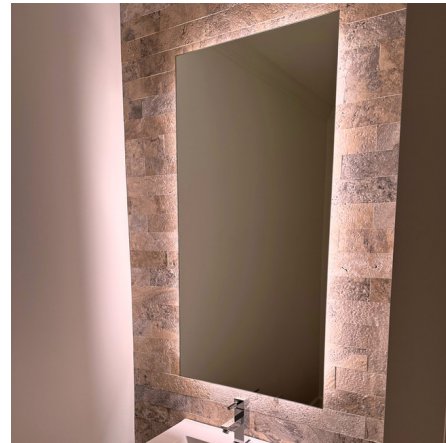

Lightology

lightology.com
866-954-4489
04-24-26

Project: _____
Company: _____
Location: _____ Fixture Type: _____
SPEC #: **MAT1234965**
Approved On: _____ Approved By: _____

Classic L05I Vertical No Frost Indirect LED Mirror

By Matrix Mirrors

Description

With its minimal, sleek form and optimal functionality, the Classic L05I Vertical No Frost Indirect LED Mirror strikes a perfect balance between style and utility. Its edgeless design adds contemporary appeal to any space, and its indirect light offers soft illumination for your daily grooming routine. High-quality materials, craftsmanship, and energy-efficient LED technology ensure durability and longevity. Notes: The mirror must be installed vertically. A horizontal version is sold separately. The mirror is available with or without an anti-fog demister that defogs the center area of the mirror. The anti-fog demister voltage is 120V and it must be on an independent switch, or can be on the same switch as the mirror if it is 120V non-dimming.

Shown in mirror

Specifications

COLOR	N/A
BODY FINISH	Mirror
WATTAGE	72W
DIMMER	Low Voltage Electronic
DIMENSIONS	30"W x 42"H x 1.625"D
INTEGRATED LED MODULE	1 x LED/72W/120-277V LED
COUNTRY OF ORIGIN	United States