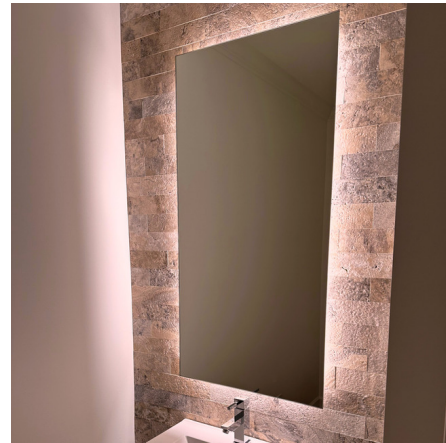

Description

With its minimal, sleek form and optimal functionality, the Classic L05I Vertical No Frost Indirect LED Mirror strikes a perfect balance between style and utility. Its edgeless design adds contemporary appeal to any space, and its indirect light offers soft illumination for your daily grooming routine. High-quality materials, craftsmanship, and energy-efficient LED technology ensure durability and longevity. Notes: The mirror must be installed vertically. A horizontal version is sold separately. The mirror is available with or without an anti-fog demister that defogs the center area of the mirror. The anti-fog demister voltage is 120V and it must be on an independent switch, or can be on the same switch as the mirror if it is 120V non-dimming.

Shown in mirror

Specifications

COLOR	N/A
BODY FINISH	Mirror
WATTAGE	72W
DIMMER	Low Voltage Electronic
DIMENSIONS	30"W x 42"H x 1.625"D
INTEGRATED LED MODULE	1 x LED/72W/120-277V LED
COUNTRY OF ORIGIN	United States