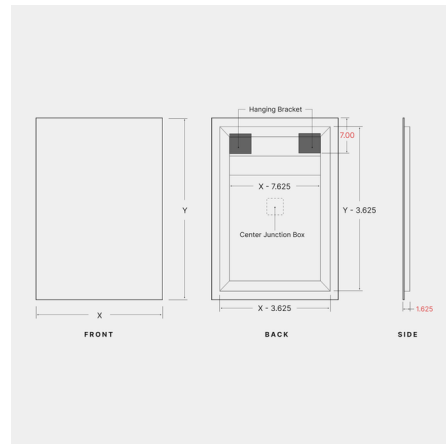

By Matrix Mirrors

Description

With its minimal, sleek form and optimal functionality, the Classic L05I Vertical No Frost Indirect LED Mirror strikes a perfect balance between style and utility. Its edgeless design adds contemporary appeal to any space, and its indirect light offers soft illumination for your daily grooming routine. High-quality materials, craftsmanship, and energy-efficient LED technology ensure durability and longevity.

Shown in mirror

Specifications

COLOR	N/A
BODY FINISH	Mirror
WATTAGE	102W
DIMMER	Low Voltage Electronic
DIMENSIONS	30"W x 72"H x 1.625"D
INTEGRATED LED MODULE	1 x LED/102W/120-277V LED
COUNTRY OF ORIGIN	United States