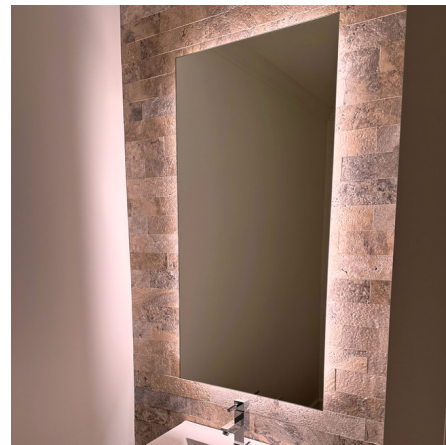

Lightology

lightology.com
866-954-4489
04-24-26

Project: _____
 Company: _____
 Location: _____ Fixture Type: _____
 SPEC #: **MAT1234973**
 Approved On: _____ Approved By: _____

Classic L05I Vertical No Frost Indirect LED Mirror

By Matrix Mirrors

Description

With its minimal, sleek form and optimal functionality, the Classic L05I Vertical No Frost Indirect LED Mirror strikes a perfect balance between style and utility. Its edgeless design adds contemporary appeal to any space, and its indirect light offers soft illumination for your daily grooming routine. High-quality materials, craftsmanship, and energy-efficient LED technology ensure durability and longevity.

Shown in mirror

Specifications

COLOR	N/A
BODY FINISH	Mirror
WATTAGE	102W
DIMMER	Low Voltage Electronic
DIMENSIONS	30"W x 72"H x 1.625"D
INTEGRATED LED MODULE	1 x LED/102W/120-277V LED
COUNTRY OF ORIGIN	United States