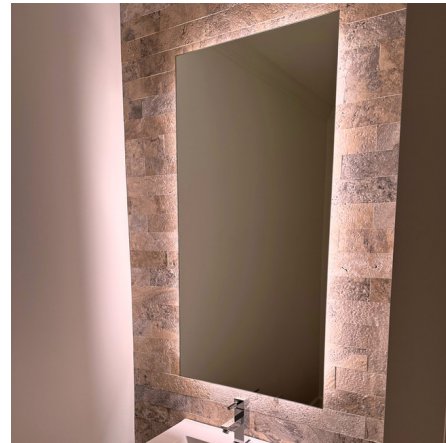

Lightology

lightology.com
866-954-4489
07-10-26

Project: _____
Company: _____
Location: _____ Fixture Type: _____
SPEC #: **MAT1234974**
Approved On: _____ Approved By: _____

Classic L05I Vertical No Frost Indirect LED Mirror

By Matrix Mirrors

Description

With its minimal, sleek form and optimal functionality, the Classic L05I Vertical No Frost Indirect LED Mirror strikes a perfect balance between style and utility. Its edgeless design adds contemporary appeal to any space, and its indirect light offers soft illumination for your daily grooming routine. High-quality materials, craftsmanship, and energy-efficient LED technology ensure durability and longevity. Notes: The mirror must be installed vertically. A horizontal version is sold separately. The mirror is available with or without an anti-fog demister that defogs the center area of the mirror. The anti-fog demister voltage is 120V and it must be on an independent switch, or can be on the same switch as the mirror if it is 120V non-dimming.

Shown in mirror

Specifications

COLOR	N/A
BODY FINISH	Mirror
WATTAGE	102W
DIMMER	Low Voltage Electronic
DIMENSIONS	30"W x 72"H x 1.625"D
INTEGRATED LED MODULE	1 x LED/102W/120-277V LED
COUNTRY OF ORIGIN	United States