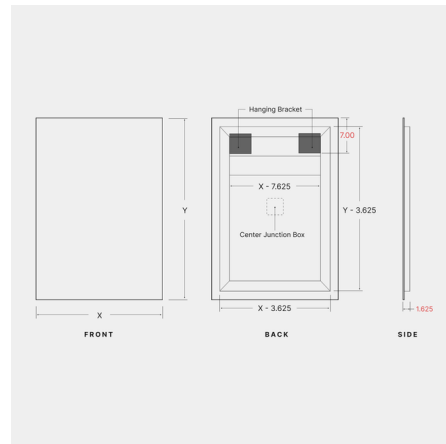

By Matrix Mirrors

Description

With its minimal, sleek form and optimal functionality, the Classic L05I Vertical No Frost Indirect LED Mirror strikes a perfect balance between style and utility. Its edgeless design adds contemporary appeal to any space, and its indirect light offers soft illumination for your daily grooming routine. High-quality materials, craftsmanship, and energy-efficient LED technology ensure durability and longevity. Notes: The mirror must be installed vertically. A horizontal version is sold separately. The mirror is available with or without an anti-fog demister that defogs the center area of the mirror. The anti-fog demister voltage is 120V and it must be on an independent switch, or can be on the same switch as the mirror if it is 120V non-dimming.

Shown in mirror

Specifications

COLOR	N/A
BODY FINISH	Mirror
WATTAGE	102W
DIMMER	Low Voltage Electronic
DIMENSIONS	30"W x 72"H x 1.625"D
INTEGRATED LED MODULE	1 x LED/102W/120-277V LED
COUNTRY OF ORIGIN	United States