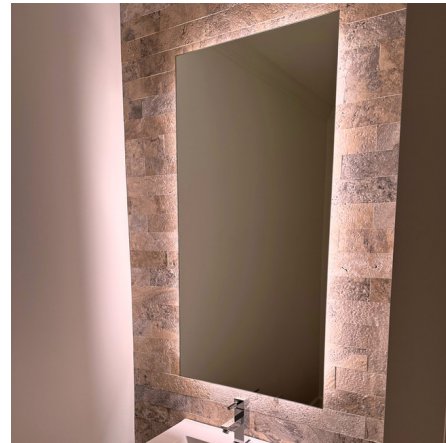

Lightology

lightology.com
866-954-4489
04-24-26

Project: _____
 Company: _____
 Location: _____ Fixture Type: _____
 SPEC #: **MAT1234977**
 Approved On: _____ Approved By: _____

Classic L05I Vertical No Frost Indirect LED Mirror

By Matrix Mirrors

Description

With its minimal, sleek form and optimal functionality, the Classic L05I Vertical No Frost Indirect LED Mirror strikes a perfect balance between style and utility. Its edgeless design adds contemporary appeal to any space, and its indirect light offers soft illumination for your daily grooming routine. High-quality materials, craftsmanship, and energy-efficient LED technology ensure durability and longevity. Notes: The mirror must be installed vertically. A horizontal version is sold separately. The mirror is available with or without an anti-fog demister that defogs the center area of the mirror. The anti-fog demister voltage is 120V and it must be on an independent switch, or can be on the same switch as the mirror if it is 120V non-dimming.

Shown in mirror

Specifications

COLOR	N/A
BODY FINISH	Mirror
WATTAGE	102W
DIMMER	Low Voltage Electronic
DIMENSIONS	30"W x 72"H x 1.625"D
INTEGRATED LED MODULE	1 x LED/102W/120-277V LED
COUNTRY OF ORIGIN	United States