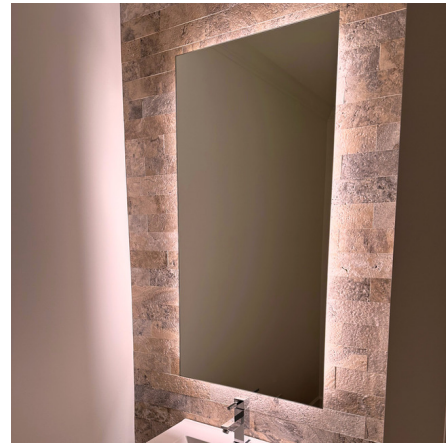

Lightology

lightology.com
866-954-4489
04-25-26

Project: _____
Company: _____
Location: _____ Fixture Type: _____
SPEC #: **MAT1234985**
Approved On: _____ Approved By: _____

Classic L05I Vertical No Frost Indirect LED Mirror

By Matrix Mirrors

Description

With its minimal, sleek form and optimal functionality, the Classic L05I Vertical No Frost Indirect LED Mirror strikes a perfect balance between style and utility. Its edgeless design adds contemporary appeal to any space, and its indirect light offers soft illumination for your daily grooming routine. High-quality materials, craftsmanship, and energy-efficient LED technology ensure durability and longevity.

Notes: The mirror must be installed vertically. A horizontal version is sold separately. The mirror is available with or without an anti-fog demister that defogs the center area of the mirror. The anti-fog demister voltage is 120V and it must be on an independent switch, or can be on the same switch as the mirror if it is 120V non-dimming.

Specifications

COLOR	N/A
BODY FINISH	Mirror
WATTAGE	84W
DIMMER	Low Voltage Electronic
DIMENSIONS	36"W x 48"H x 1.625"D
INTEGRATED LED MODULE	1 x LED/84W/120-277V LED
COUNTRY OF ORIGIN	United States

Technical Information

LAMP LIFE	50000 hours
COLOR RENDERING	90 CRI
LAMP COLOR	3500K
LUMENS/WATT	62.50
LUMINOUS FLUX	5250 lumens

Shown in mirror