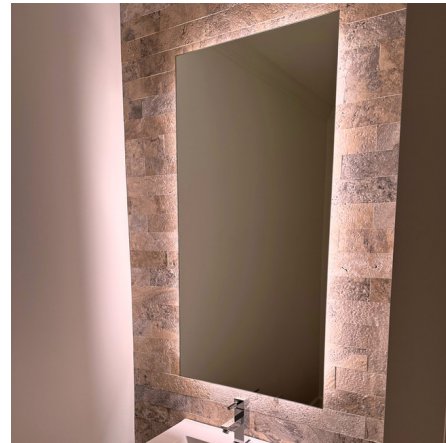

Lightology

lightology.com
866-954-4489
07-09-26

Project: _____
Company: _____
Location: _____ Fixture Type: _____
SPEC #: **MAT1234985**
Approved On: _____ Approved By: _____

Classic L05I Vertical No Frost Indirect LED Mirror

By Matrix Mirrors

Description

With its minimal, sleek form and optimal functionality, the Classic L05I Vertical No Frost Indirect LED Mirror strikes a perfect balance between style and utility. Its edgeless design adds contemporary appeal to any space, and its indirect light offers soft illumination for your daily grooming routine. High-quality materials, craftsmanship, and energy-efficient LED technology ensure durability and longevity. Notes: The mirror must be installed vertically. A horizontal version is sold separately. The mirror is available with or without an anti-fog demister that defogs the center area of the mirror. The anti-fog demister voltage is 120V and it must be on an independent switch, or can be on the same switch as the mirror if it is 120V non-dimming.

Shown in mirror

Specifications

COLOR	N/A
BODY FINISH	Mirror
WATTAGE	84W
DIMMER	Low Voltage Electronic
DIMENSIONS	36"W x 48"H x 1.625"D
INTEGRATED LED MODULE	1 x LED/84W/120-277V LED
COUNTRY OF ORIGIN	United States