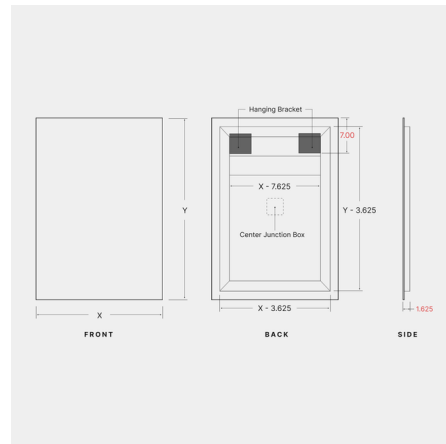

By Matrix Mirrors

Description

With its minimal, sleek form and optimal functionality, the Classic L05I Vertical No Frost Indirect LED Mirror strikes a perfect balance between style and utility. Its edgeless design adds contemporary appeal to any space, and its indirect light offers soft illumination for your daily grooming routine. High-quality materials, craftsmanship, and energy-efficient LED technology ensure durability and longevity. Notes: The mirror must be installed vertically. A horizontal version is sold separately. The mirror is available with or without an anti-fog demister that defogs the center area of the mirror. The anti-fog demister voltage is 120V and it must be on an independent switch, or can be on the same switch as the mirror if it is 120V non-dimming.

Shown in mirror

Specifications

COLOR	N/A
BODY FINISH	Mirror
WATTAGE	84W
DIMMER	Low Voltage Electronic
DIMENSIONS	36"W x 48"H x 1.625"D
INTEGRATED LED MODULE	1 x LED/84W/120-277V LED
COUNTRY OF ORIGIN	United States