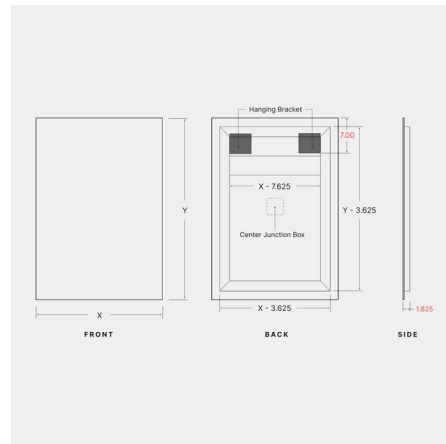

### Specifications

COLOR	N/A
BODY FINISH	Mirror
WATTAGE	84W
DIMMER	Low Voltage Electronic
DIMENSIONS	36"W x 48"H x 1.625"D
INTEGRATED LED MODULE	1 x LED/84W/120-277V LED
COUNTRY OF ORIGIN	United States

### Technical Information

LAMP LIFE	50000 hours
COLOR RENDERING	90 CRI
LAMP COLOR	3500K
LUMENS/WATT	62.50
LUMINOUS FLUX	5250 lumens

Shown in mirror

CLICK TO VIEW PRODUCT

Notes: