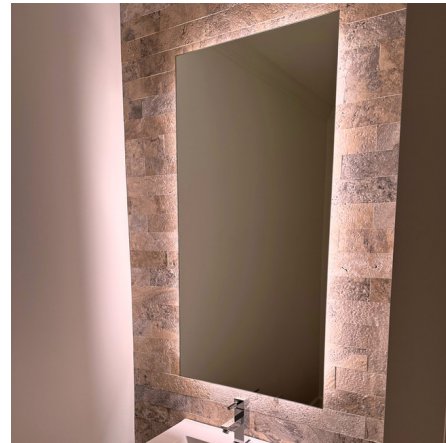

## Classic L05I Vertical No Frost Indirect LED Mirror

By Matrix Mirrors

### Description

With its minimal, sleek form and optimal functionality, the Classic L05I Vertical No Frost Indirect LED Mirror strikes a perfect balance between style and utility. Its edgeless design adds contemporary appeal to any space, and its indirect light offers soft illumination for your daily grooming routine. High-quality materials, craftsmanship, and energy-efficient LED technology ensure durability and longevity. Notes: The mirror must be installed vertically. A horizontal version is sold separately. The mirror is available with or without an anti-fog demister that defogs the center area of the mirror. The anti-fog demister voltage is 120V and it must be on an independent switch, or can be on the same switch as the mirror if it is 120V non-dimming.

Shown in mirror

### Specifications

COLOR	N/A
BODY FINISH	Mirror
WATTAGE	96W
DIMMER	Low Voltage Electronic
DIMENSIONS	36"W x 60"H x 1.625"D
INTEGRATED LED MODULE	1 x LED/96W/120-277V LED
COUNTRY OF ORIGIN	United States