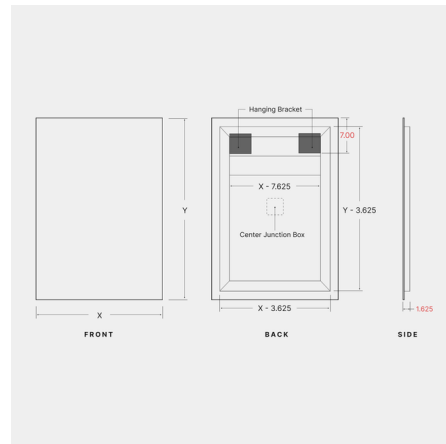

### Description

With its minimal, sleek form and optimal functionality, the Classic L05I Vertical No Frost Indirect LED Mirror strikes a perfect balance between style and utility. Its edgeless design adds contemporary appeal to any space, and its indirect light offers soft illumination for your daily grooming routine. High-quality materials, craftsmanship, and energy-efficient LED technology ensure durability and longevity. Notes: The mirror must be installed vertically. A horizontal version is sold separately. The mirror is available with or without an anti-fog demister that defogs the center area of the mirror. The anti-fog demister voltage is 120V and it must be on an independent switch, or can be on the same switch as the mirror if it is 120V non-dimming.

### Specifications

COLOR	N/A
BODY FINISH	Mirror
WATTAGE	96W
DIMMER	Low Voltage Electronic
DIMENSIONS	36"W x 60"H x 1.625"D
INTEGRATED LED MODULE	1 x LED/96W/120-277V LED
COUNTRY OF ORIGIN	United States