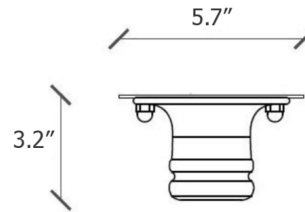

Specifications

COLOR N/A
BODY FINISH Vintage Black
WATTAGE 40W
DIMMER Standard 120V
DIMENSIONS 5.7"W x 3.15"H
BULB NOT INCLUDED 1 x G40/Medium (E26)/40W/120V Incandescent
OTHER BULB OPTIONS 1 x G40/Medium (E26)/120V LED

Technical Information

PRODUCT DIMENSIONS Canopy: 5.7" diameter

Shown in vintage black

CLICK TO VIEW PRODUCT

Notes: