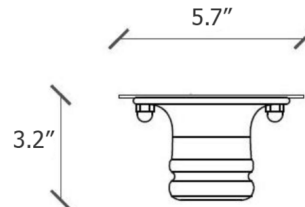

Specifications

COLOR N/A
BODY FINISH Vintage Black
WATTAGE 40W
DIMMER Standard 120V
DIMENSIONS 5.7"W x 3.15"H
BULB NOT INCLUDED 1 x G40/Medium (E26)/40W/120V Incandescent
OTHER BULB OPTIONS 1 x G40/Medium (E26)/120V LED

Technical Information

PRODUCT DIMENSIONS Canopy: 5.7" diameter

Shown in vintage black

CLICK TO VIEW PRODUCT

Notes: