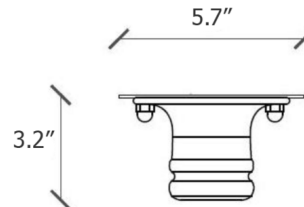

### Specifications

COLOR	N/A
BODY FINISH	Refined Yellow
WATTAGE	40W
DIMMER	Standard 120V
DIMENSIONS	5.7"W x 3.15"H
BULB NOT INCLUDED	1 x G40/Medium (E26)/40W/120V Incandescent

CLICK TO VIEW PRODUCT

Notes: