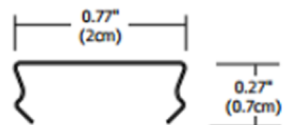

### Description

Light Channel Mounting Clip. Provided with every two feet of 45 Degree Light Channel.

Front View

### Specifications

COLOR	N/A
BODY FINISH	N/A
WATTAGE	N/A
DIMMER	N/A
DIMENSIONS	0.77"W x 0.27"H
BULB	N/A

CLICK TO VIEW PRODUCT

Notes: