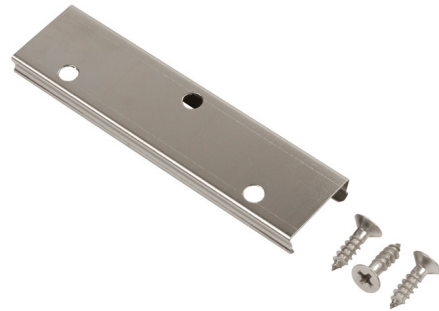

## Light Channel Mounting Clip

By PureEdge Lighting

### Description

Light Channel Mounting Clip. Provided with every two feet of 45 Degree Light Channel.

Front View

### Specifications

COLOR	N/A
BODY FINISH	N/A
WATTAGE	N/A
DIMMER	N/A
DIMENSIONS	0.77"W x 0.27"H
BULB	N/A

CLICK TO VIEW PRODUCT

Notes: