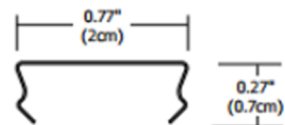

By PureEdge Lighting

Description

Light Channel Mounting Clip. Provided with every two feet of 45 Degree Light Channel.

Front View

Specifications

COLOR	N/A
BODY FINISH	N/A
WATTAGE	N/A
DIMMER	N/A
DIMENSIONS	0.77"W x 0.27"H
BULB	N/A