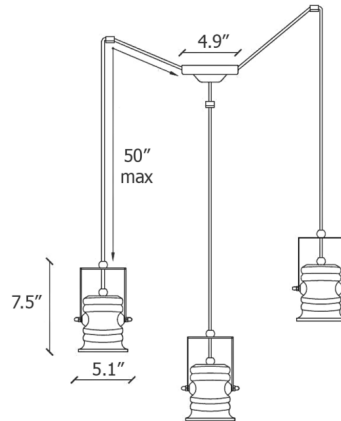

CLICK TO VIEW PRODUCT

Notes: