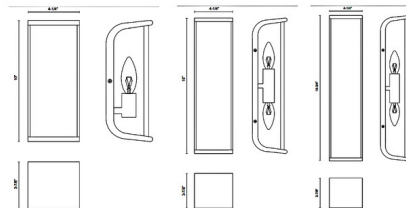

### Specifications

COLOR . . . . . Alabaster  
BODY FINISH . . . . . Vintage Brass  
WATTAGE . . . . . 60W  
DIMMER . . . . . Standard 120V  
DIMENSIONS . . . . . 4.25"W x 10"H x 3.87"D  
BULB NOT INCLUDED . . . . . 1 x B10/Candelabra (E12)/60W/120V Incandescent  
OTHER BULB OPTIONS . . . . . 1 x B10/Candelabra (E12)/120V LED  
COUNTRY OF ORIGIN . . . . . China