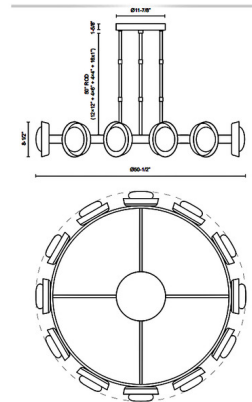

By Alora

Description

The Alonso XL Chandelier brings a modern look to a traditional style. The thick steel frame is solid or holds Alabaster plates, each with a glass diffuser, casting warm shadows across your room. Dimmable with Standard Triac or Low Voltage Electronic dimming. Note: Alabaster boasts distinct variations in both its veining and tone, a unique characteristic of a timeless natural material. No two pieces will look the exact same.

Shown in urban bronze

Specifications

COLOR	N/A
BODY FINISH	Urban Bronze
WATTAGE	40W
DIMMER	Low Voltage Electronic
DIMENSIONS	50.5"W x 8.5"H
INTEGRATED LED MODULE	1 x LED/40W/120V LED
COUNTRY OF ORIGIN	China

Technical Information

PRODUCT DIMENSIONS	Downrods: Sixteen 1", Four 4", Four 6", Twelve 12" Inc
COLOR RENDERING	90 CRI
LAMP COLOR	2700K
LUMENS/WATT	80.00
LUMINOUS FLUX	3200 lumens

CLICK TO VIEW PRODUCT

Notes: