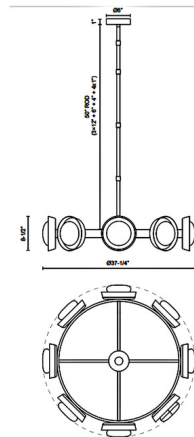

Specifications

COLOR	N/A
BODY FINISH	Alabaster / Vintage Brass
WATTAGE	30W
DIMMER	Low Voltage Electronic
DIMENSIONS	37.25"W x 8.5"H
INTEGRATED LED MODULE	1 x LED/30W/120V LED
COUNTRY OF ORIGIN	China

Technical Information

PRODUCT DIMENSIONS	Downrods: Four 1", One 4", One 6", and Three 12" Included
COLOR RENDERING	90 CRI
LAMP COLOR	3000K
LUMENS/WATT	80.00
LUMINOUS FLUX	2400 lumens

Shown in alabaster / vintage brass

CLICK TO VIEW PRODUCT