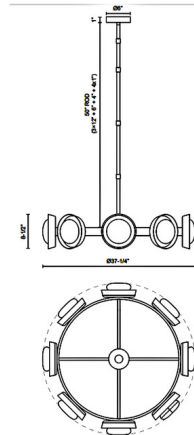

Specifications

COLOR	N/A
BODY FINISH	Alabaster / Vintage Brass
WATTAGE	30W
DIMMER	Low Voltage Electronic
DIMENSIONS	37.25"W x 8.5"H
INTEGRATED LED MODULE	1 x LED/30W/120V LED
COUNTRY OF ORIGIN	China

Technical Information

PRODUCT DIMENSIONS	Downrods: Four 1", One 4", One 6", and Three 12" Included
COLOR RENDERING	90 CRI
LAMP COLOR	3000K
LUMENS/WATT	80.00
LUMINOUS FLUX	2400 lumens

Shown in alabaster / vintage brass

CLICK TO VIEW PRODUCT