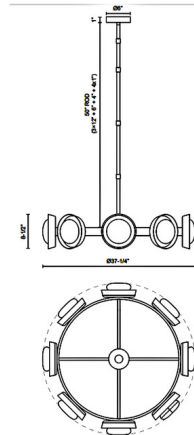

Specifications

COLOR	N/A
BODY FINISH	Alabaster / Vintage Brass
WATTAGE	30W
DIMMER	Low Voltage Electronic
DIMENSIONS	37.25"W x 8.5"H
INTEGRATED LED MODULE	1 x LED/30W/120V LED
COUNTRY OF ORIGIN	China

Technical Information

PRODUCT DIMENSIONS	Downrods: Four 1", One 4", One 6", and Three 12" Included
COLOR RENDERING 90 CRI
LAMP COLOR 3000K
LUMENS/WATT 80.00
LUMINOUS FLUX 2400 lumens

Shown in alabaster / vintage brass

CLICK TO VIEW PRODUCT