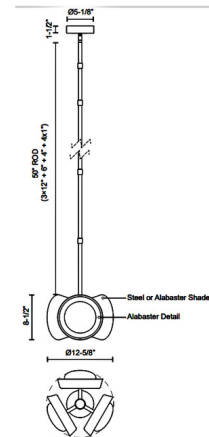

Specifications

COLOR	N/A
BODY FINISH	Alabaster / Urban Bronze
WATTAGE	13W
DIMMER	Low Voltage Electronic
DIMENSIONS	12.62"W x 8.5"H
INTEGRATED LED MODULE	1 x LED/13W/120V LED
COUNTRY OF ORIGIN	China

Technical Information

PRODUCT DIMENSIONS	Downrods: One 4", One 6", and Three 12" Included
COLOR RENDERING	90 CRI
LAMP COLOR	3000K
LUMENS/WATT	73.85
LUMINOUS FLUX	960 lumens

Shown in alabaster / urban bronze

CLICK TO VIEW PRODUCT