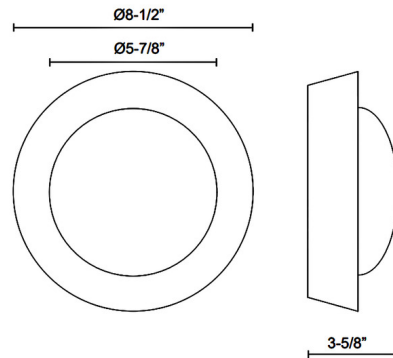

### Specifications

COLOR . . . . . Alabaster  
BODY FINISH . . . . . Vintage Brass  
WATTAGE . . . . . 6W  
DIMMER . . . . . Low Voltage Electronic  
DIMENSIONS . . . . . 8.5"W x 8.5"H x 3.37"D  
INTEGRATED LED MODULE . . . . . 1 x LED/6W/120V LED  
COUNTRY OF ORIGIN . . . . . China