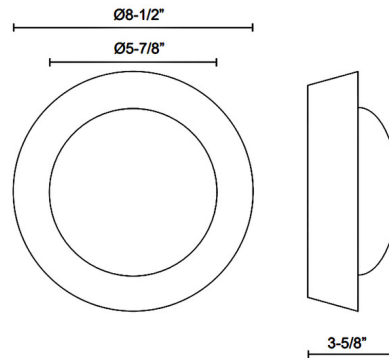

### Specifications

COLOR	Alabaster
BODY FINISH	Vintage Brass
WATTAGE	6W
DIMMER	Low Voltage Electronic
DIMENSIONS	8.5"W x 8.5"H x 3.37"D
INTEGRATED LED MODULE	1 x LED/6W/120V LED
COUNTRY OF ORIGIN	China