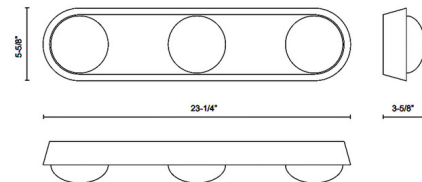

By Alora

Description

The Alonso Bathroom Vanity Light brings a modern look to a traditional style. The thick steel frame each holds an Alabaster plate with a glass diffuser, casting warm shadows across your room. May be mounted horizontally or vertically. Dimmable with Standard Triac or Low Voltage Electronic dimming. Note: Alabaster boasts distinct variations in both its veining and tone, a unique characteristic of a timeless natural material. No two pieces will look the exact same.

Shown in vintage brass / opal

Specifications

COLOR Opal
BODY FINISH Vintage Brass
WATTAGE 13W
DIMMER Low Voltage Electronic
DIMENSIONS 23.25\"W x 5.62\"H x 3.37\"D
INTEGRATED LED MODULE 1 x LED/13W/120V LED
COUNTRY OF ORIGIN China