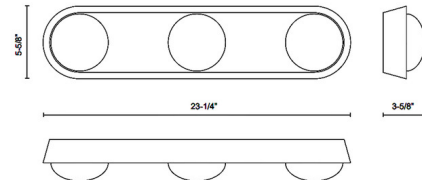

Description

The Alonso Bathroom Vanity Light brings a modern look to a traditional style. The thick steel frame each holds an Alabaster plate with a glass diffuser, casting warm shadows across your room. May be mounted horizontally or vertically. Dimmable with Standard Triac or Low Voltage Electronic dimming. Note: Alabaster boasts distinct variations in both its veining and tone, a unique characteristic of a timeless natural material. No two pieces will look the exact same.

Shown in vintage brass / opal

Specifications

COLOR	Opal
BODY FINISH	Vintage Brass
WATTAGE	13W
DIMMER	Low Voltage Electronic
DIMENSIONS	23.25\"W x 5.62\"H x 3.37\"D
INTEGRATED LED MODULE	1 x LED/13W/120V LED
COUNTRY OF ORIGIN	China