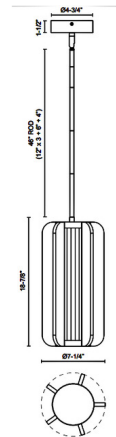

Description

The Anders Pendant brings a clean modern look to your interior space. The art deco inspired structure has acrylic light guides that cast warm shadows across your room. Sloped ceiling adaptable up to 45 degrees.

Specifications

COLOR White Acrylic
BODY FINISH Vintage Brass
WATTAGE 29W
DIMMER Low Voltage Electronic
DIMENSIONS 7.25"W x 18.87"H
INTEGRATED LED MODULE 1 x LED/29W/120V LED
COUNTRY OF ORIGIN China

Technical Information

PRODUCT DIMENSIONS Downrods: One 4", One 6", and Three 12" Included
COLOR RENDERING 90 CRI
LAMP COLOR 2700K
LUMENS/WATT 74.48
LUMINOUS FLUX 2160 lumens

Shown in vintage brass / white acrylic

CLICK TO VIEW PRODUCT