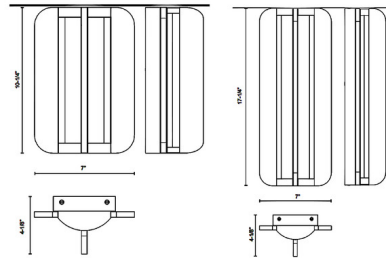

By Alora

Description

The Anders Wall Sconce brings a clean modern look to your interior space. The art deco inspired structure has acrylic light guides that cast warm shadows across your room. May be mounted horizontally or vertically.

Shown in vintage brass / white acrylic

Specifications

COLOR White Acrylic
BODY FINISH Vintage Brass
WATTAGE 15W
DIMMER Low Voltage Electronic
DIMENSIONS 7"W x 10.25"H x 4.12"D
INTEGRATED LED MODULE 1 x LED/15W/120V LED
COUNTRY OF ORIGIN China