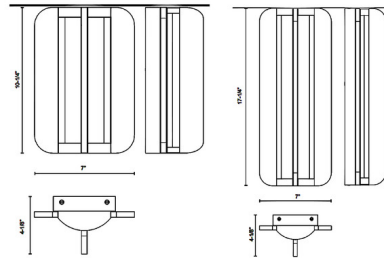

CLICK TO VIEW PRODUCT

Notes: