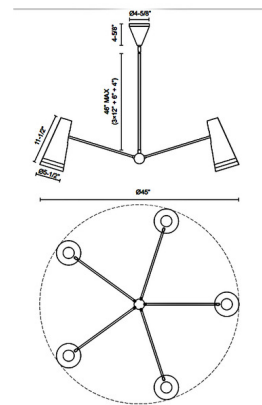

Specifications

COLOR Hazelnut
BODY FINISH Matte White
WATTAGE 300W
DIMMER Standard 120V
DIMENSIONS 45"W x 11.5"H
BULB NOT INCLUDED 5 x A19/Medium (E26)/60W/120V Incandescent
OTHER BULB OPTIONS 5 x A19/Medium (E26)/120V LED
COUNTRY OF ORIGIN China

Technical Information

PRODUCT DIMENSIONS Downrods: One 4", One 6", and Three 12" Included

Notes:

Shown in matte white / hazelnut

CLICK TO VIEW PRODUCT