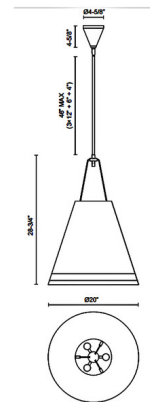

Specifications

COLOR Hazelnut
BODY FINISH Matte Black
WATTAGE 180W
DIMMER Standard 120V
DIMENSIONS 20"W x 28.75"H
BULB NOT INCLUDED 3 x A19/Medium (E26)/60W/120V Incandescent
OTHER BULB OPTIONS 3 x A19/Medium (E26)/120V LED
COUNTRY OF ORIGIN China

Technical Information

PRODUCT DIMENSIONS Downrods: One 4", One 6", and Three 12" Included

Shown in matte black / hazelnut

CLICK TO VIEW PRODUCT

Notes: