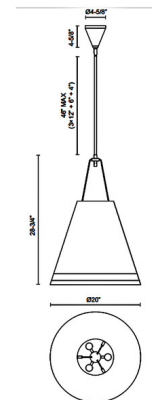

Specifications

COLOR Hazelnut
BODY FINISH Matte Black
WATTAGE 180W
DIMMER Standard 120V
DIMENSIONS 20"W x 28.75"H
BULB NOT INCLUDED 3 x A19/Medium (E26)/60W/120V Incandescent
OTHER BULB OPTIONS 3 x A19/Medium (E26)/120V LED
COUNTRY OF ORIGIN China

Technical Information

PRODUCT DIMENSIONS Downrods: One 4", One 6", and Three 12" Included

Shown in matte black / hazelnut

CLICK TO VIEW PRODUCT

Notes: