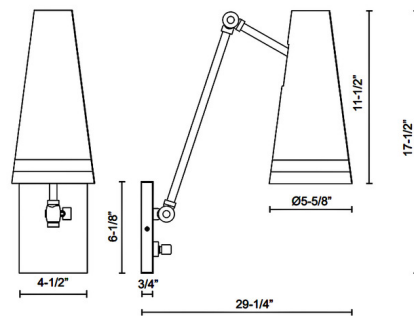

Specifications

COLOR	Hazelnut
BODY FINISH	Matte White
WATTAGE	60W
DIMMER	Standard 120V
DIMENSIONS	5.62"W x 11.5"H x 29.25"D
BULB NOT INCLUDED	1 x A19/Medium (E26)/60W/120V Incandescent
OTHER BULB OPTIONS	1 x A19/Medium (E26)/120V LED
COUNTRY OF ORIGIN	China