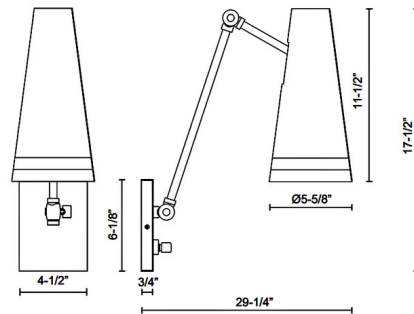

Specifications

COLOR Hazelnut
BODY FINISH Matte White
WATTAGE 60W
DIMMER Standard 120V
DIMENSIONS 5.62"W x 11.5"H x 29.25"D
BULB NOT INCLUDED 1 x A19/Medium (E26)/60W/120V Incandescent
OTHER BULB OPTIONS 1 x A19/Medium (E26)/120V LED
COUNTRY OF ORIGIN China