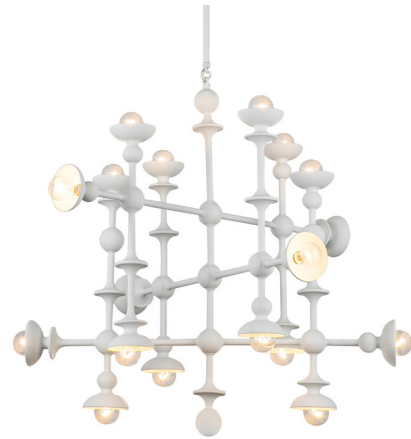

Lightology

lightology.com
866-954-4489
04-16-26

Project: _____

Company: _____

Location: _____ Fixture Type: _____

SPEC #: **ALO1235337**

Approved On: _____ Approved By: _____

Cadence Chandelier

By Alora

Description

The Cadence Chandelier brings a sculptural, organic look to your interior space. The decorative painted steel frame holds bare bulbs that cast warm shadows across your room. Sloped ceiling adaptable up to 45 degrees.

Specifications

COLOR	N/A
BODY FINISH	Antique White
WATTAGE	720W
DIMMER	Standard 120V
DIMENSIONS	30"W x 29.5"H
BULB NOT INCLUDED	18 x G16.5/Candelabra (E12)/40W/120V Incandescent
OTHER BULB OPTIONS	18 x B10/Candelabra (E12)/120V Incandescent 18 x B10/Candelabra (E12)/120V LED 18 x G16.5/Candelabra (E12)/120V LED
COUNTRY OF ORIGIN	China

Technical Information

PRODUCT DIMENSIONS Downrods: One 4", One 6", and Three 12" Included

Shown in antique white

CLICK TO VIEW PRODUCT

Notes: