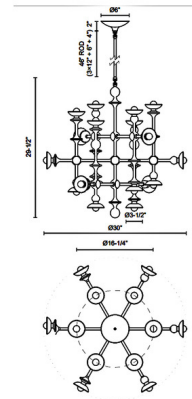

By Alora

Description

The Cadence Chandelier brings a sculptural, organic look to your interior space. The decorative painted steel frame holds bare bulbs that cast warm shadows across your room. Sloped ceiling adaptable up to 45 degrees.

Specifications

COLOR	N/A
BODY FINISH	Antique White
WATTAGE	720W
DIMMER	Standard 120V
DIMENSIONS	30"W x 29.5"H
BULB NOT INCLUDED	18 x G16.5/Candelabra (E12)/40W/120V Incandescent
OTHER BULB OPTIONS	18 x B10/Candelabra (E12)/120V Incandescent 18 x B10/Candelabra (E12)/120V LED 18 x G16.5/Candelabra (E12)/120V LED
COUNTRY OF ORIGIN	China

Technical Information

PRODUCT DIMENSIONS Downrods: One 4", One 6", and Three 12" Included

Shown in antique white

CLICK TO VIEW PRODUCT

Notes: