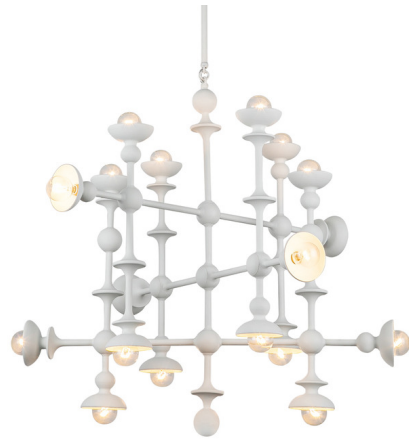

Lightology

lightology.com
866-954-4489
07-07-26

Project: _____

Company: _____

Location: _____ Fixture Type: _____

SPEC #: **ALO1235337**

Approved On: _____ Approved By: _____

Cadence Chandelier

By Alora

Description

The Cadence Chandelier brings a sculptural, organic look to your interior space. The decorative painted steel frame holds bare bulbs that cast warm shadows across your room. Sloped ceiling adaptable up to 45 degrees.

Specifications

COLOR	N/A
BODY FINISH	Antique White
WATTAGE	720W
DIMMER	Standard 120V
DIMENSIONS	30"W x 29.5"H
BULB NOT INCLUDED	18 x G16.5/Candelabra (E12)/40W/120V Incandescent
OTHER BULB OPTIONS	18 x B10/Candelabra (E12)/120V Incandescent 18 x B10/Candelabra (E12)/120V LED 18 x G16.5/Candelabra (E12)/120V LED
COUNTRY OF ORIGIN	China

Technical Information

PRODUCT DIMENSIONS Downrods: One 4", One 6", and Three 12" Included

Shown in antique white

CLICK TO VIEW PRODUCT

Notes: