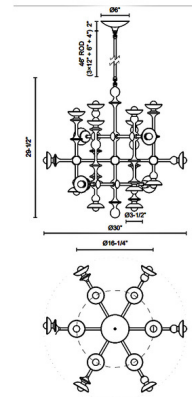

By Alora

Description

The Cadence Chandelier brings a sculptural, organic look to your interior space. The decorative painted steel frame holds bare bulbs that cast warm shadows across your room. Sloped ceiling adaptable up to 45 degrees.

Specifications

COLOR	N/A
BODY FINISH	Antique White
WATTAGE	720W
DIMMER	Standard 120V
DIMENSIONS	30"W x 29.5"H
BULB NOT INCLUDED	18 x G16.5/Candelabra (E12)/40W/120V Incandescent
OTHER BULB OPTIONS	18 x B10/Candelabra (E12)/120V Incandescent 18 x B10/Candelabra (E12)/120V LED 18 x G16.5/Candelabra (E12)/120V LED
COUNTRY OF ORIGIN	China

Technical Information

PRODUCT DIMENSIONS Downrods: One 4", One 6", and Three 12" Included

Shown in antique white

CLICK TO VIEW PRODUCT

Notes: