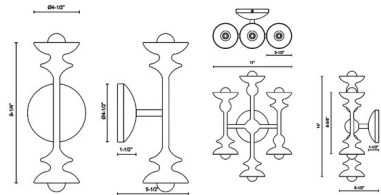

### Description

The Cadence Wall Sconce brings a sculptural, organic look to your interior space. The decorative painted steel frame holds bare bulbs that cast warm shadows across your room.

Shown in antique white

### Specifications

COLOR	N/A
BODY FINISH	Antique White
WATTAGE	120W
DIMMER	Standard 120V
DIMENSIONS	4.5"W x 11"H x 5.5"D
BULB NOT INCLUDED	2 x G16.5/Candelabra (E12)/60W/120V Incandescent
OTHER BULB OPTIONS	2 x B10/Candelabra (E12)/120V Incandescent 2 x B10/Candelabra (E12)/120V LED 2 x G16.5/Candelabra (E12)/120V LED
COUNTRY OF ORIGIN	China