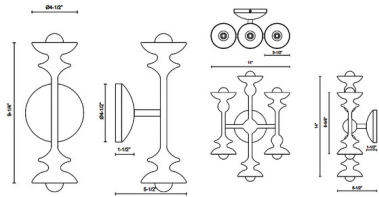

By Alora

Description

The Cadence Wall Sconce brings a sculptural, organic look to your interior space. The decorative painted steel frame holds bare bulbs that cast warm shadows across your room.

Shown in antique white

Specifications

COLOR	N/A
BODY FINISH	Antique White
WATTAGE	120W
DIMMER	Standard 120V
DIMENSIONS	4.5"W x 11"H x 5.5"D
BULB NOT INCLUDED	2 x G16.5/Candelabra (E12)/60W/120V Incandescent
OTHER BULB OPTIONS	2 x B10/Candelabra (E12)/120V Incandescent 2 x B10/Candelabra (E12)/120V LED 2 x G16.5/Candelabra (E12)/120V LED
COUNTRY OF ORIGIN	China