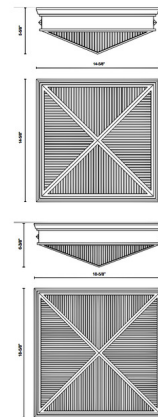

By Alora

Description

The Cairo Ceiling Flush Light brings a classic, yet modern look to your interior space. Inspired by an interpretation of pyramids in the form of the Louvre, the ribbed glass casts warm shadows across your room.

Shown in vintage brass / clear ribbed

Specifications

COLOR Clear Ribbed
BODY FINISH Vintage Brass
WATTAGE 120W
DIMMER Standard 120V
DIMENSIONS 14.62"W x 5.62"H
BULB NOT INCLUDED 2 x A19/Medium (E26)/60W/120V Incandescent
OTHER BULB OPTIONS 2 x A19/Medium (E26)/120V LED
COUNTRY OF ORIGIN China