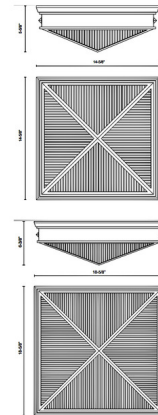

By Alora

Description

The Cairo Ceiling Flush Light brings a classic, yet modern look to your interior space. Inspired by an interpretation of pyramids in the form of the Louvre, the ribbed glass casts warm shadows across your room.

Shown in vintage brass / clear ribbed

Specifications

COLOR	Clear Ribbed
BODY FINISH	Vintage Brass
WATTAGE	240W
DIMMER	Standard 120V
DIMENSIONS	18.62"W x 6.37"H
BULB NOT INCLUDED	4 x A19/Medium (E26)/60W/120V Incandescent
OTHER BULB OPTIONS	4 x A19/Medium (E26)/120V LED
COUNTRY OF ORIGIN	China